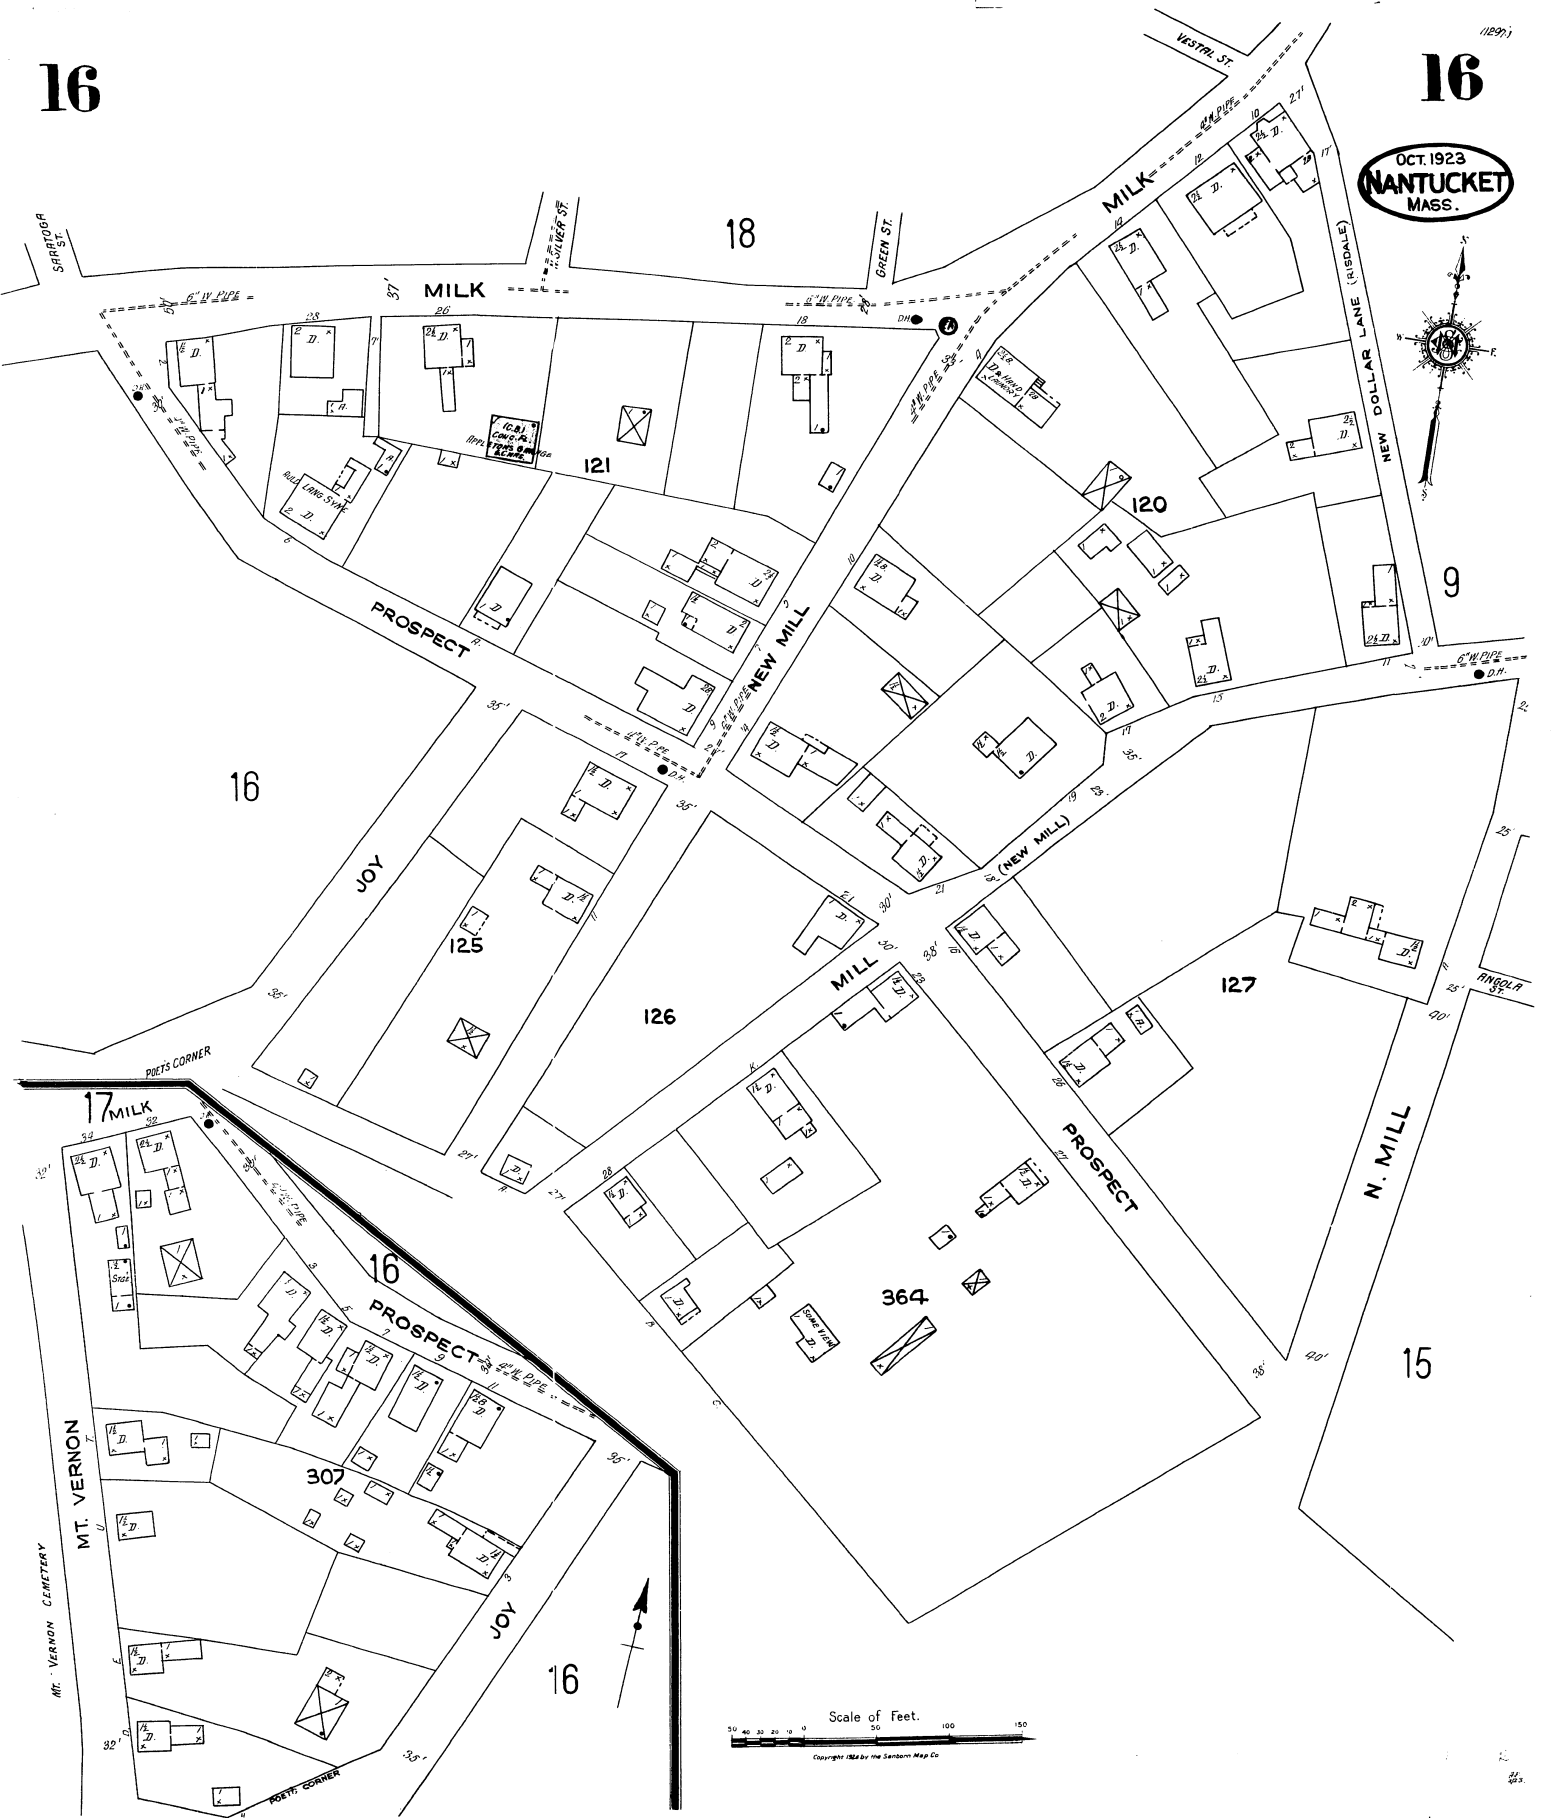

OCT. 1923  
NANTUCKET  
MASS.

11291

SPARTAN ST.

WEST ST.

GREEN ST.

NEW DOLLAR LANE (RISDALE)

MILK

MILK

PROSPECT

NEW MILL

JOY

MILL

PROSPECT

N. MILL

MILK

PROSPECT

JOY

MT. VERNON CEMETERY

MT. VERNON