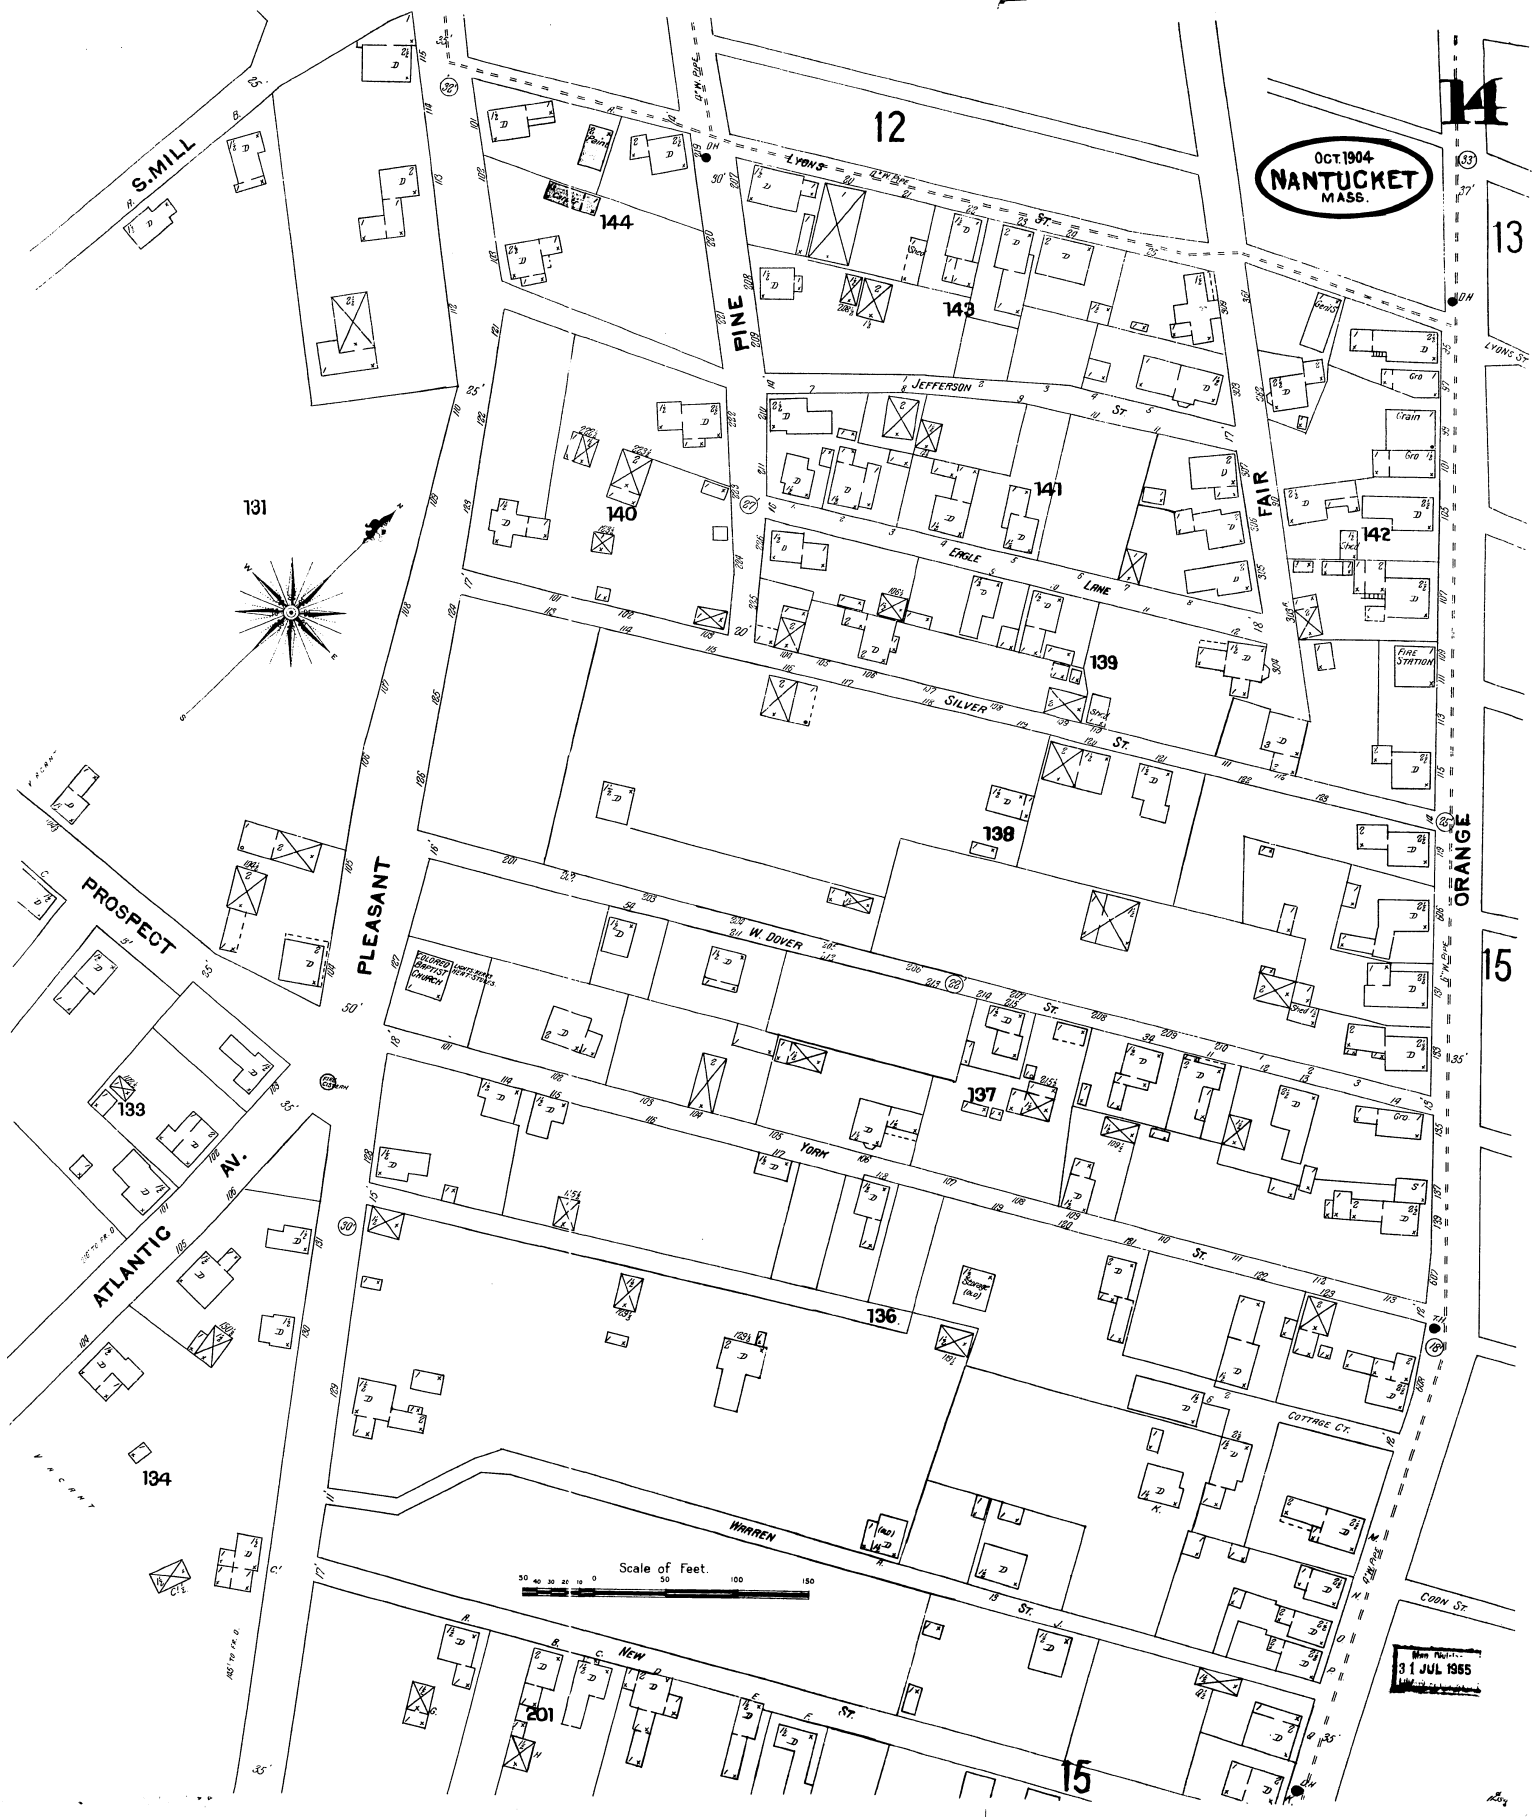

OCT. 1904  
NANTUCKET  
MASS.

131

12

144

143

140

141

142

139

138

137

136

134

Scale of Feet.  
0 50 100 150

Map Printed  
31 JUL 1985

15

14

13

15